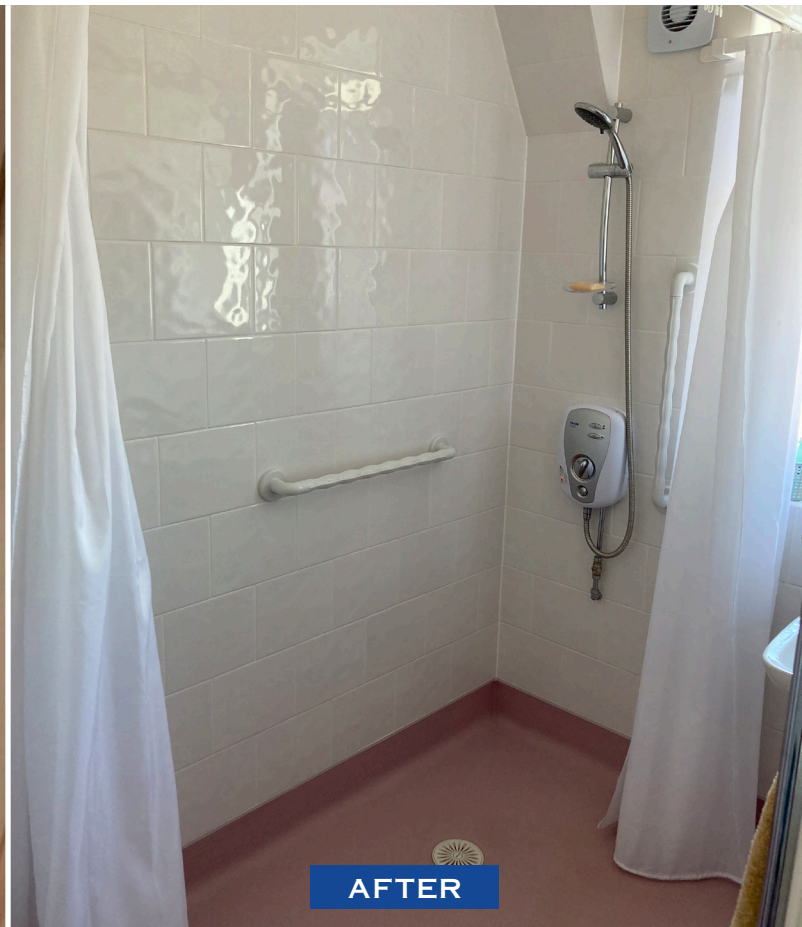

## Disabled Adaption Specialist Refurbishment of Bathroom Areas

BEFORE

AFTER

#### Background

WC Evans & Sons Ltd were approached by a private customer whose elderly father was struggling for health reasons to use their current bathroom and they were not eligible for a council grant for these works. The customer requested a comprehensive disabled adaption be undertaken to enable him to be more independent and allow for assistance with washing.

#### Solution Provided

WC Evans & Sons Ltd undertook this adaption and provided level access showering facilities along with the refurbishment of a separate toilet area. Due to the success of this project and how impressed the customer was with the results, we have now been approached to install another level access bathroom facility downstairs at the same property, providing further accessibility and support.